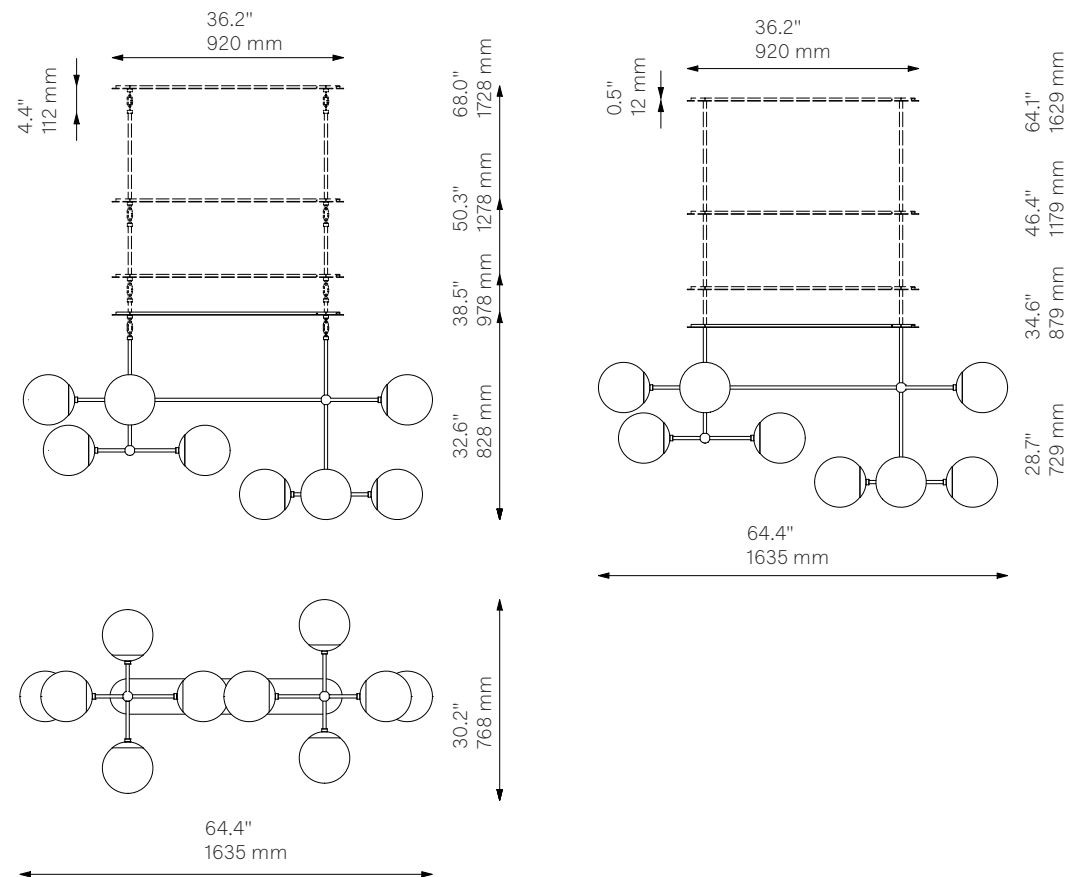

## Glass Lampshades

10 x Ø 200 mm / Ø 7.9"

<sup>1</sup> Soda Lime Triplex Opal Glass

<sup>2</sup> Soda Lime Marble Glas

<sup>3</sup> Borosilicate Transparent Ribbon Glass

## Light Source

LED Bulb (included)	10 x 5 W
Max Wattage	10 x 10 W
Total Lumens	4500-5000 lm
Color Temperature	3000 K
Bulb Base	E14 / E12
Power Supply	230/120V CE/UL

Dimmable with electronic  
Dimmers only (ELV, trailing edge)

## Extension Rods (Included)

2 x 150 mm	2 x 300 mm	2 x 450 mm
2 x 5.9"	2 x 11.8"	2 x 17.7"

## Canopy (Vaulted Ceiling Compatible)

W 920 mm	D 140 mm	H 12 mm
W 36.2"	D 5.5"	H 0.5"